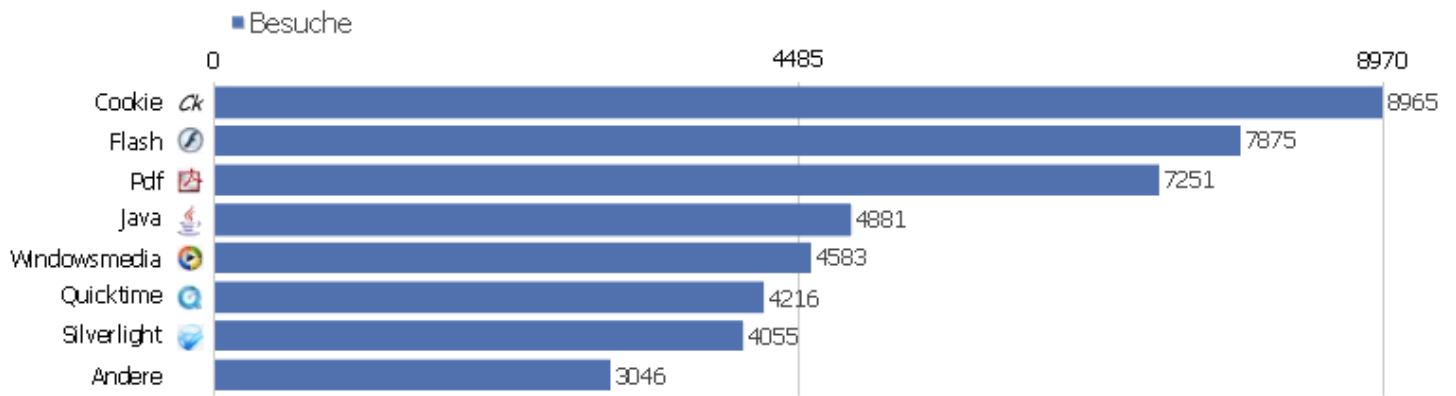

Liste der Plugins

Plugin	Besuche	% Besuche
Cookie	8965	98,8%
Flash	7875	86,8%
Pdf	7251	79,9%
Java	4881	53,8%
Windowsmedia	4583	50,5%
Quicktime	4216	46,5%
Silverlight	4055	44,7%
Director	1538	16,9%
Realplayer	1495	16,5%
Gears	13	0,1%