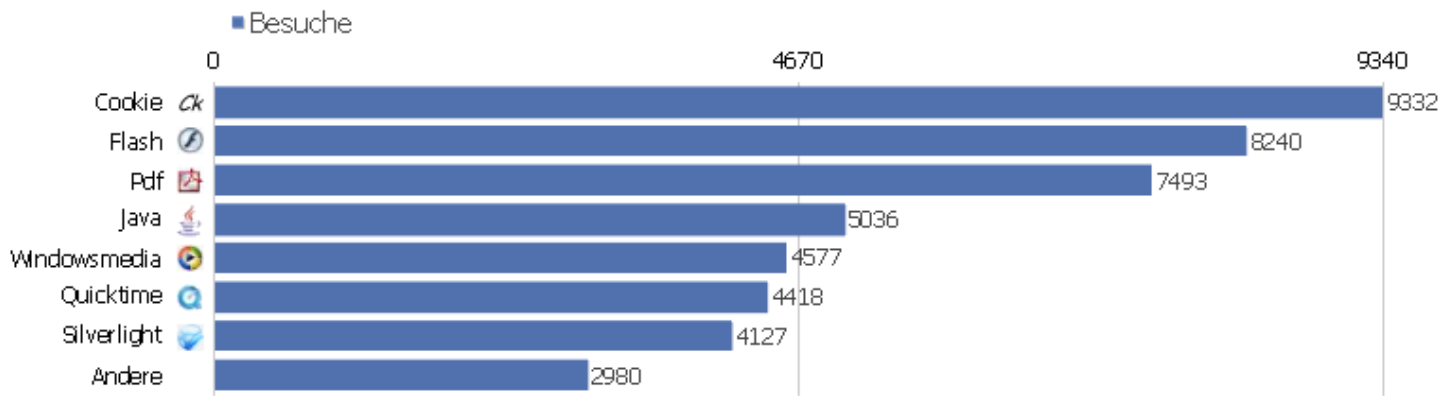

Liste der Plugins

Plugin	Besuche	% Besuche
Cookie	9332	98,1%
Flash	8240	86,6%
Pdf	7493	78,8%
Java	5036	52,9%
Windowsmedia	4577	48,1%
Quicktime	4418	46,4%
Silverlight	4127	43,4%
Realplayer	1499	15,8%
Director	1468	15,4%
Gears	13	0,1%