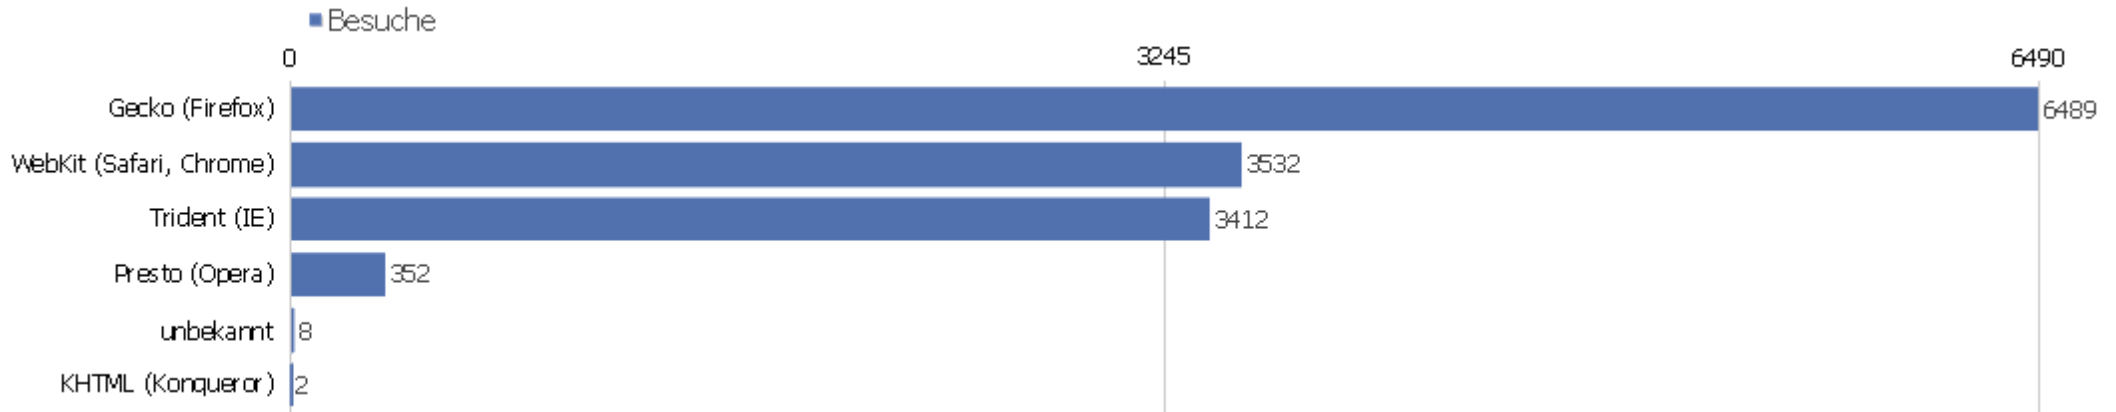

Browser nach Familie

Browserfamilie	Besuche	Aktionen	Aktionen pro Besuch	Durchschnittszeit auf der Webseite	Absprungrate	Konversionsrate
Gecko (Firefox)	6489	43126	6,65	00:06:06	33,13%	0%
WebKit (Safari, Chrome)	3532	17036	4,82	00:04:31	53,23%	0%
Trident (IE)	3412	25013	7,33	00:07:19	34,73%	0%
Presto (Opera)	352	1143	3,25	00:03:15	51,99%	0%
unbekannt	8	16	2	00:00:27	37,5%	0%
KHTML (Konqueror)	2	8	4	00:01:10	50%	0%