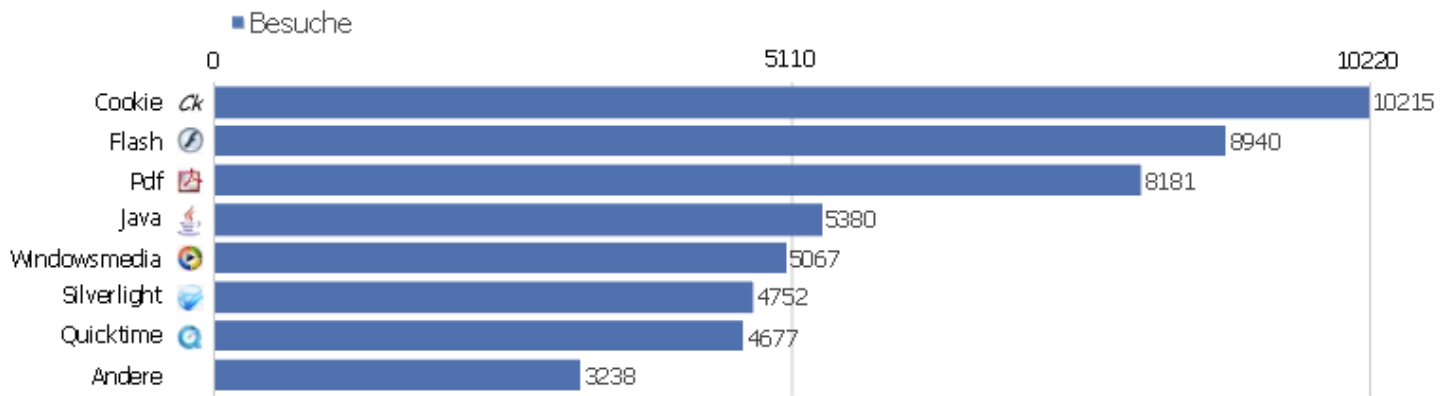

Liste der Plugins

Plugin	Besuche	% Besuche
Cookie	10215	98,4%
Flash	8940	86,1%
Pdf	8181	78,8%
Java	5380	51,8%
Windowsmedia	5067	48,8%
Silverlight	4752	45,8%
Quicktime	4677	45%
Realplayer	1661	16%
Director	1563	15,1%
Gears	14	0,1%