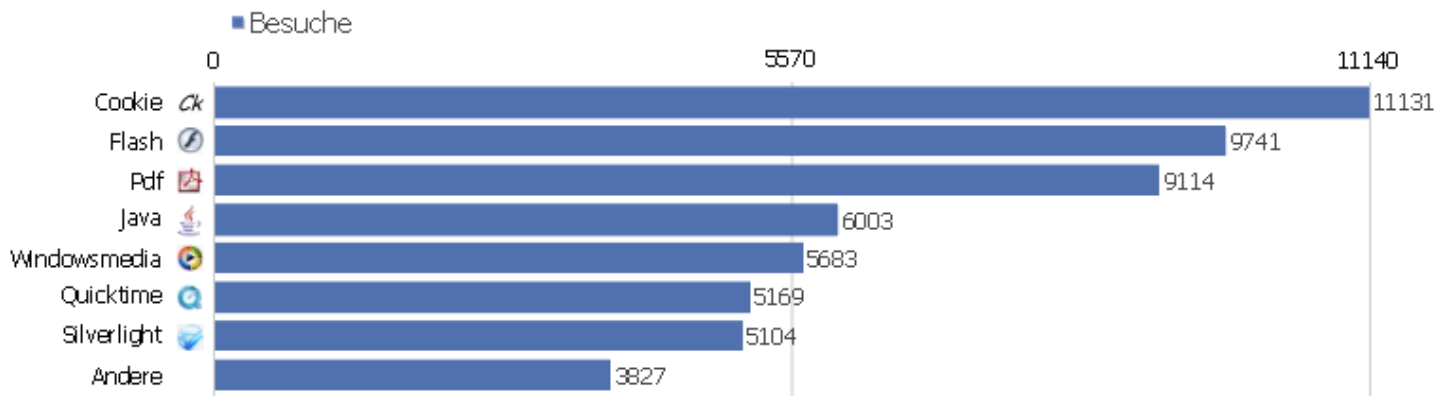

Liste der Plugins

Plugin	Besuche	% Besuche
Cookie	11131	99%
Flash	9741	86,6%
Pdf	9114	81,1%
Java	6003	53,4%
Windowsmedia	5683	50,5%
Quicktime	5169	46%
Silverlight	5104	45,4%
Director	1972	17,5%
Realplayer	1844	16,4%
Gears	11	0,1%