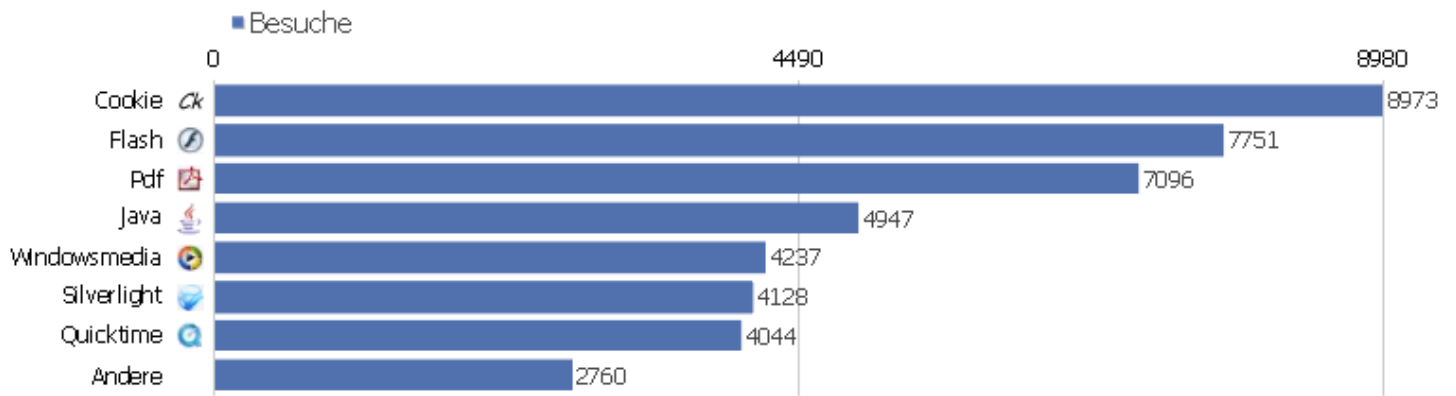

Liste der Plugins

Plugin	Besuche	% Besuche
Cookie	8973	98,2%
Flash	7751	84,8%
Pdf	7096	77,6%
Java	4947	54,1%
Windowsmedia	4237	46,4%
Silverlight	4128	45,2%
Quicktime	4044	44,2%
Realplayer	1383	15,1%
Director	1366	14,9%
Gears	11	0,1%