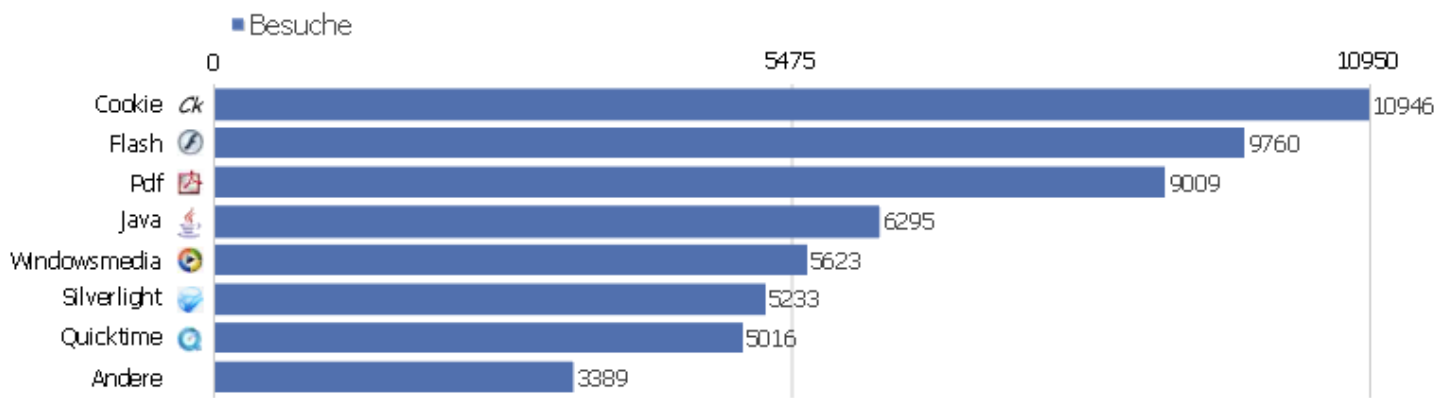

Liste der Plugins

Plugin	Besuche	% Besuche
Cookie	10946	98,5%
Flash	9760	87,9%
Pdf	9009	81,1%
Java	6295	56,7%
Windowsmedia	5623	50,6%
Silverlight	5233	47,1%
Quicktime	5016	45,2%
Director	1692	15,2%
Realplayer	1691	15,2%
Gears	6	0,1%