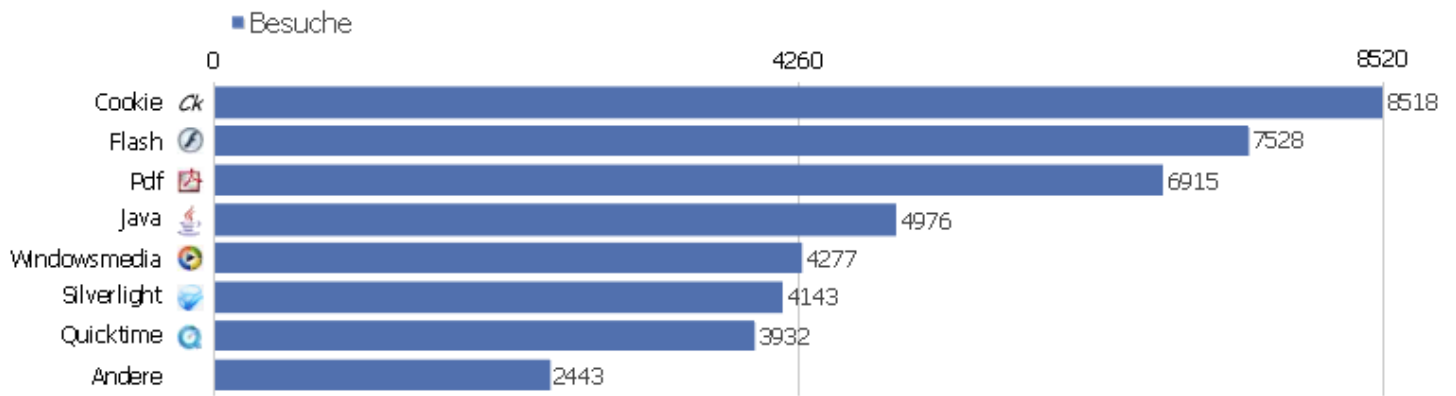

Liste der Plugins

Plugin	Besuche	% Besuche
Cookie	8518	97,8%
Flash	7528	86,4%
Pdf	6915	79,4%
Java	4976	57,1%
Windowsmedia	4277	49,1%
Silverlight	4143	47,6%
Quicktime	3932	45,2%
Realplayer	1251	14,4%
Director	1192	13,7%
Gears	0	0%