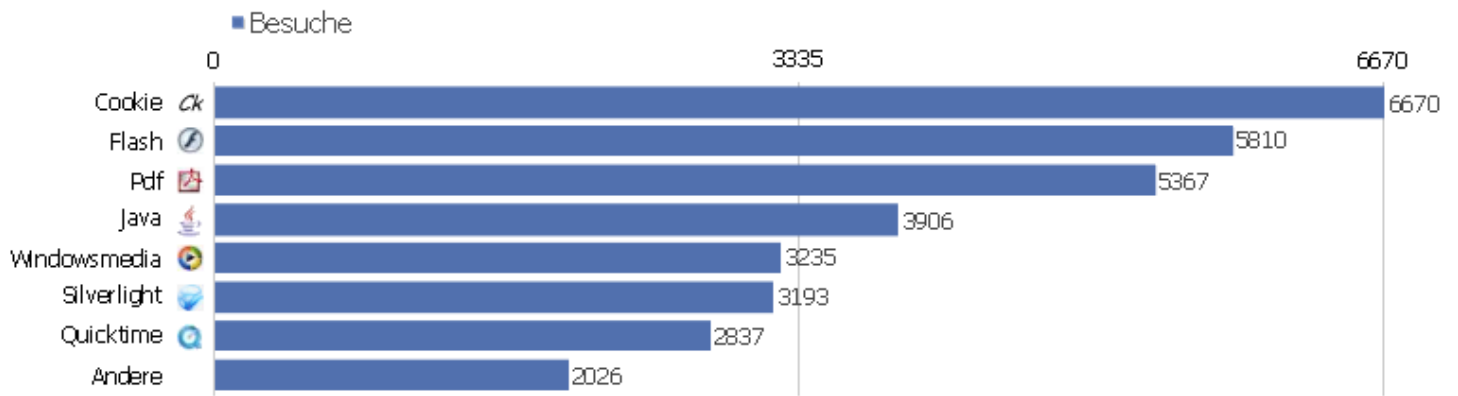

Liste der Plugins

Plugin	Besuche	% Besuche
Cookie	6670	97%
Flash	5810	84,5%
Pdf	5367	78,1%
Java	3906	56,8%
Windowsmedia	3235	47,1%
Silverlight	3193	46,4%
Quicktime	2837	41,3%
Director	1017	14,8%
Realplayer	1004	14,6%
Gears	5	0,1%