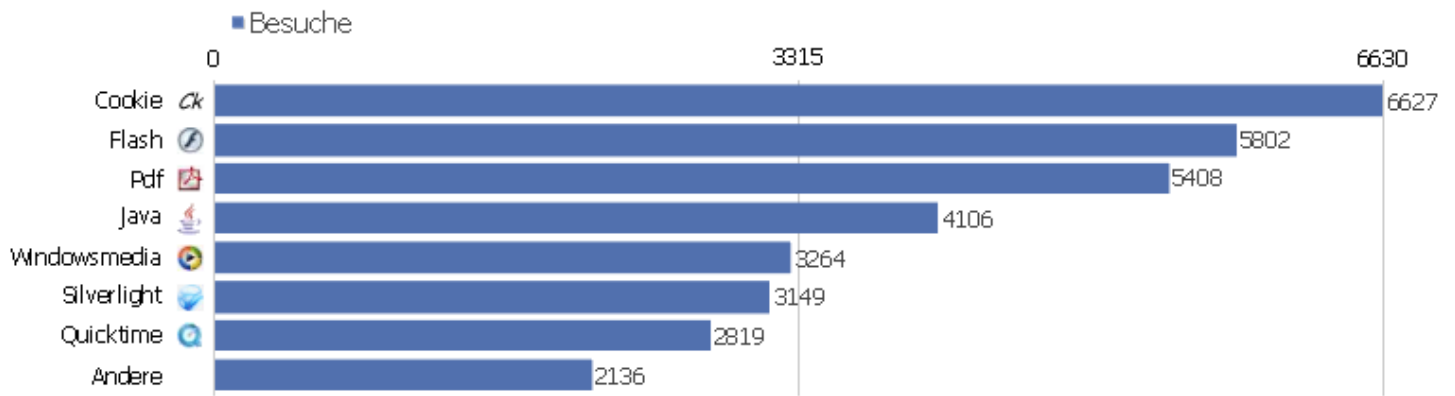

Liste der Plugins

Plugin	Besuche	% Besuche
Cookie	6627	97,2%
Flash	5802	85,1%
Pdf	5408	79,3%
Java	4106	60,2%
Windowsmedia	3264	47,9%
Silverlight	3149	46,2%
Quicktime	2819	41,3%
Director	1091	16%
Realplayer	1044	15,3%
Gears	1	0%