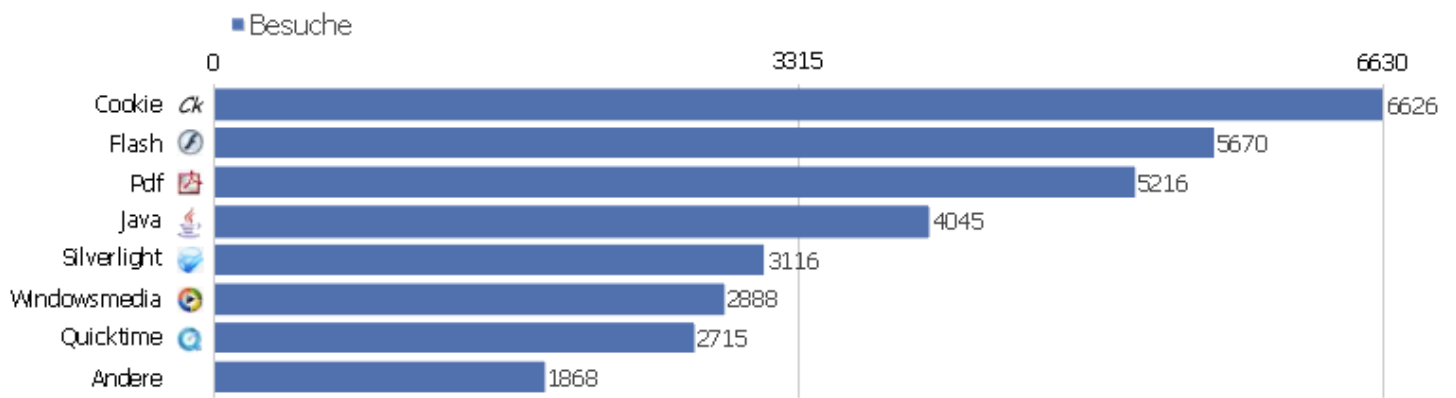

Liste der Plugins

Plugin	Besuche	% Besuche
Cookie	6626	97,9%
Flash	5670	83,8%
Pdf	5216	77,1%
Java	4045	59,8%
Silverlight	3116	46,1%
Windowsmedia	2888	42,7%
Quicktime	2715	40,1%
Director	942	13,9%
Realplayer	924	13,7%
Gears	2	0%