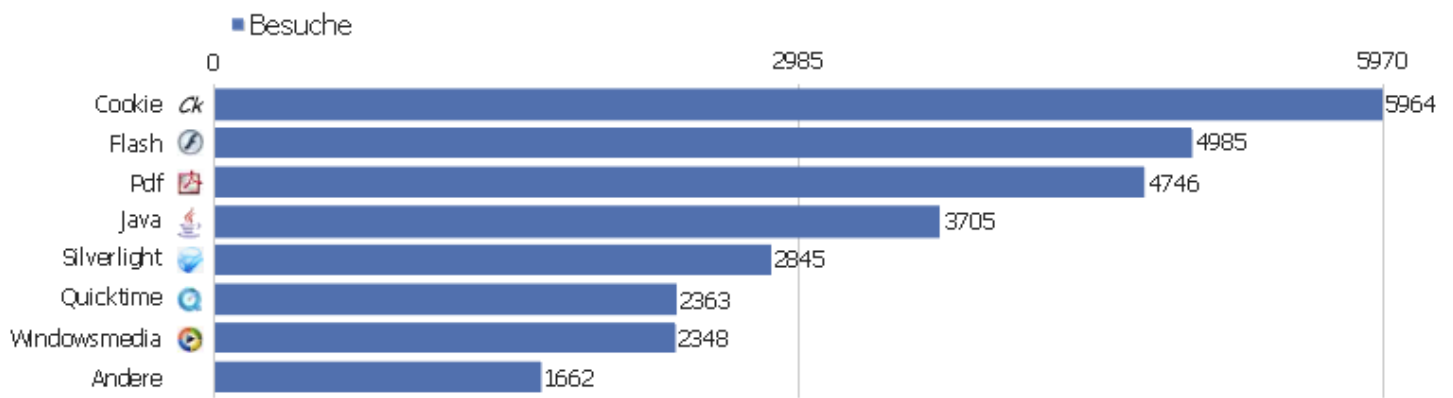

Liste der Plugins

Plugin	Besuche	% Besuche
Cookie	5964	99,2%
Flash	4985	82,9%
Pdf	4746	78,9%
Java	3705	61,6%
Silverlight	2845	47,3%
Quicktime	2363	39,3%
Windowsmedia	2348	39,1%
Director	916	15,2%
Realplayer	746	12,4%
Gears	0	0%