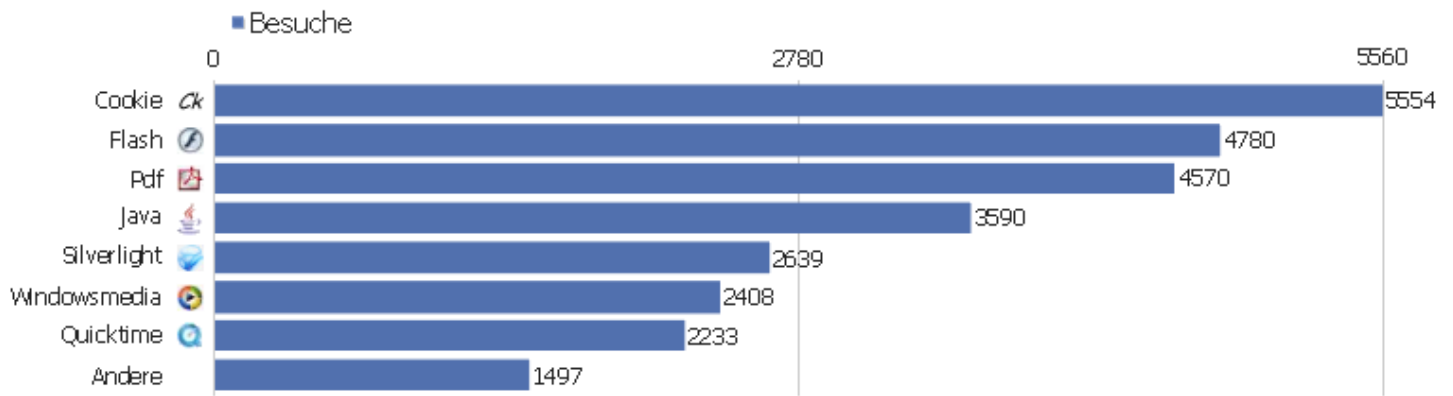

Liste der Plugins

Plugin	Besuche	% Besuche
Cookie	5554	99,2%
Flash	4780	85,4%
Pdf	4570	81,6%
Java	3590	64,1%
Silverlight	2639	47,1%
Windowsmedia	2408	43%
Quicktime	2233	39,9%
Director	855	15,3%
Realplayer	641	11,5%
Gears	1	0%