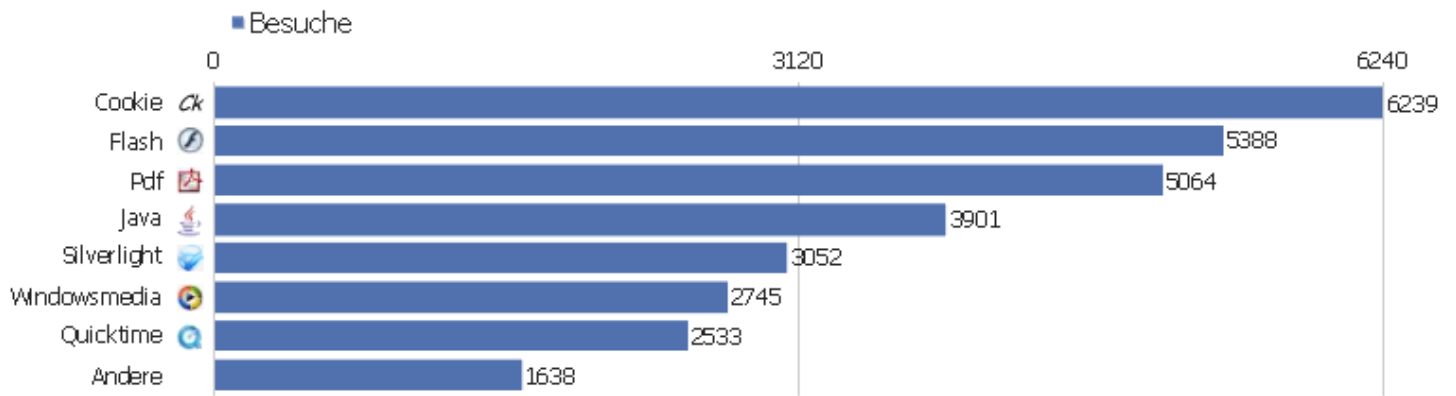

Liste der Plugins

Plugin	Besuche	% Besuche
Cookie	6239	99%
Flash	5388	85,5%
Pdf	5064	80,3%
Java	3901	61,9%
Silverlight	3052	48,4%
Windowsmedia	2745	43,5%
Quicktime	2533	40,2%
Director	895	14,2%
Realplayer	742	11,8%
Gears	1	0%