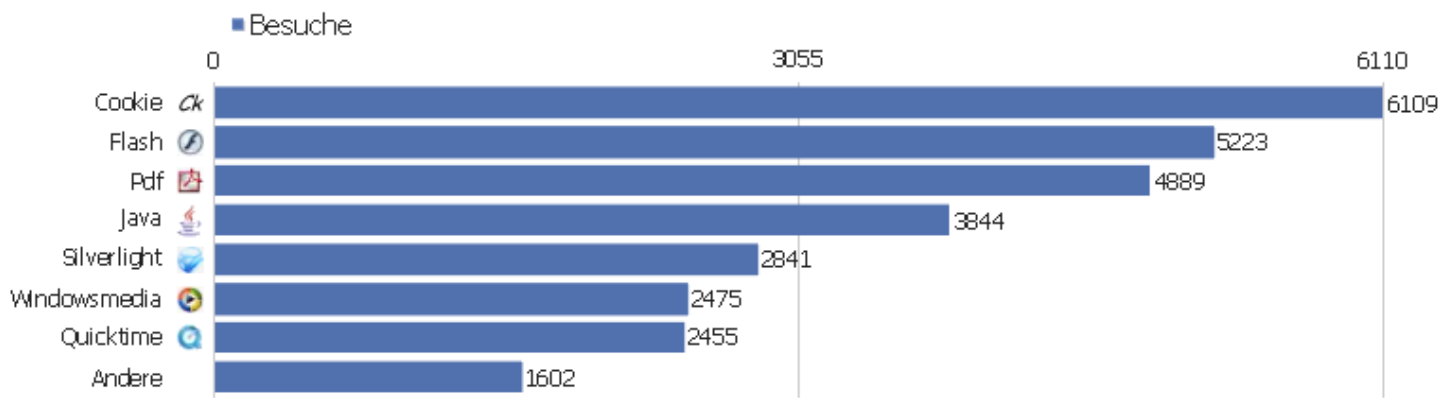

Liste der Plugins

Plugin	Besuche	% Besuche
Cookie	6109	98,6%
Flash	5223	84,3%
Pdf	4889	78,9%
Java	3844	62,1%
Silverlight	2841	45,9%
Windowsmedia	2475	40%
Quicktime	2455	39,6%
Director	954	15,4%
Realplayer	645	10,4%
Gears	3	0%