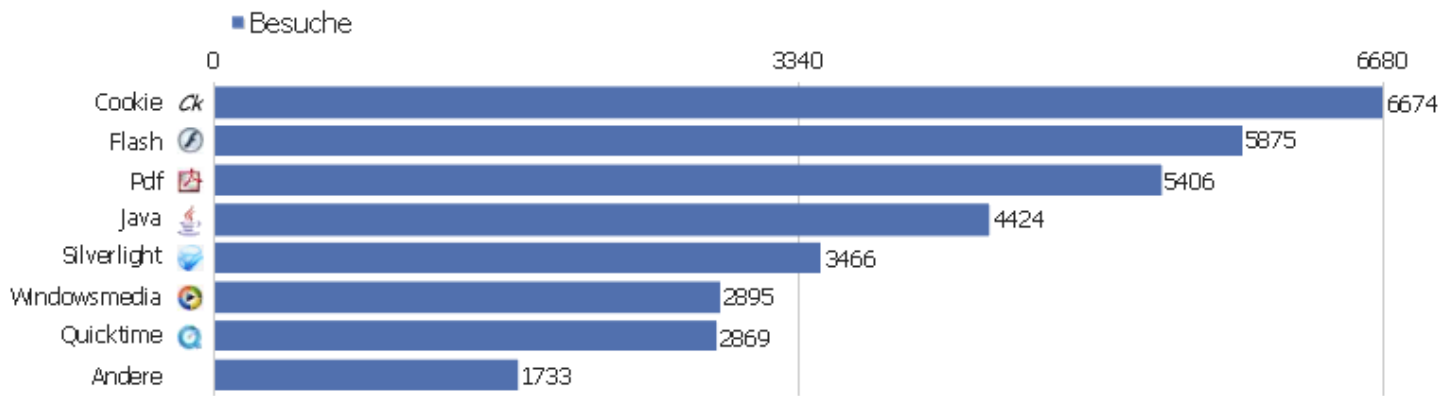

Liste der Plugins

Plugin	Besuche	% Besuche
Cookie	6674	99,2%
Flash	5875	87,3%
Pdf	5406	80,4%
Java	4424	65,8%
Silverlight	3466	51,5%
Windowsmedia	2895	43%
Quicktime	2869	42,6%
Director	1001	14,9%
Realplayer	728	10,8%
Gears	4	0,1%