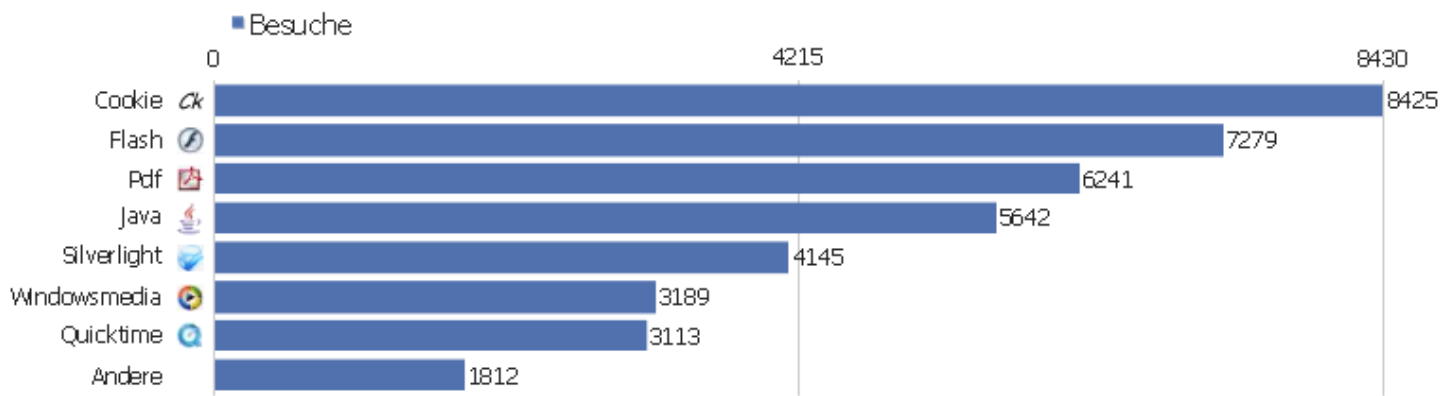

Liste der Plugins

Plugin	Besuche	% Besuche
Cookie	8425	100
Flash	7279	92,3%
Pdf	6241	79,2%
Java	5642	71,6%
Silverlight	4145	52,6%
Windowsmedia	3189	40,4%
Quicktime	3113	39,5%
Director	1004	12,7%
Realplayer	803	10,2%
Gears	5	0,1%