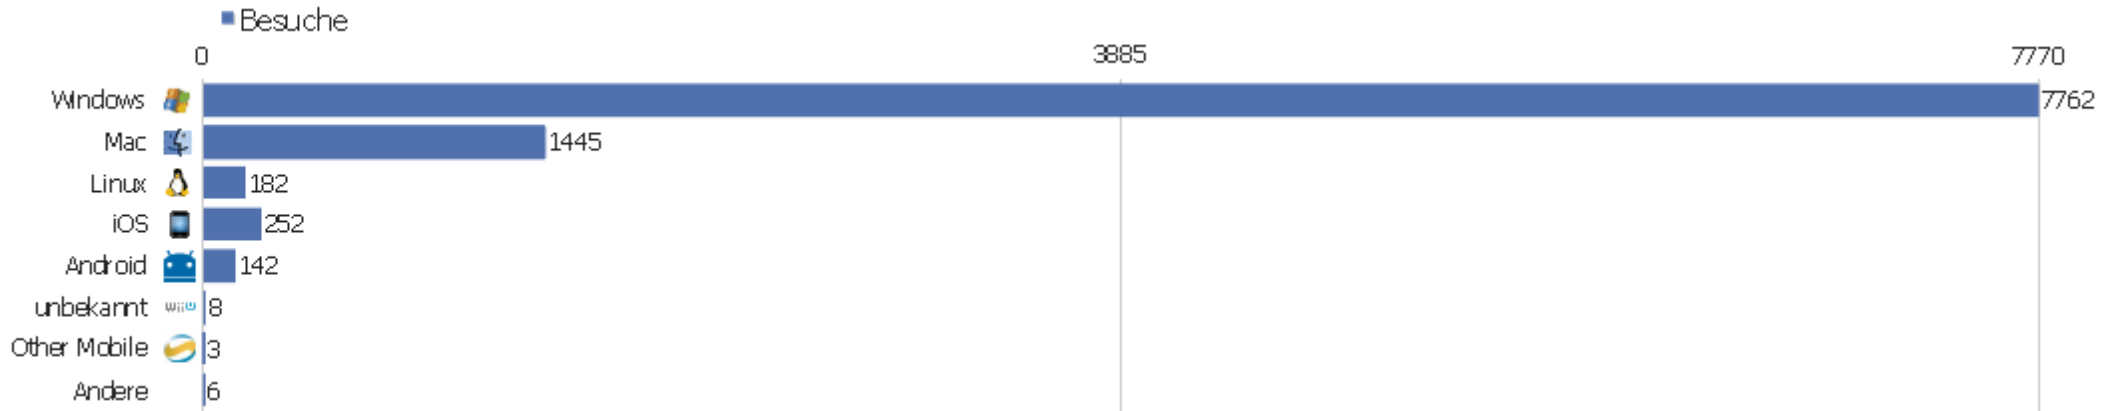

Betriebssystem-Familie

Betriebssystem-Familie	Besuche	Aktionen	Aktionen pro Besuch	Durchschnittszeit auf der Webseite	Absprungrate	Konversionsrate
Windows	7762	62276	8,02	00:07:15	28,59%	0%
Mac	1445	7717	5,34	00:04:19	41,59%	0%
Linux	182	1440	7,91	00:05:50	29,12%	0%
iOS	252	1888	7,49	00:04:55	55,16%	0%
Android	142	501	3,53	00:03:14	45,77%	0%
unbekannt	8	47	5,88	00:02:24	25%	0%
Other Mobile	3	6	2	00:02:30	66,67%	0%
Windows Mobile	4	16	4	00:09:07	50%	0%
Unix	2	9	4,5	00:00:44	50%	0%