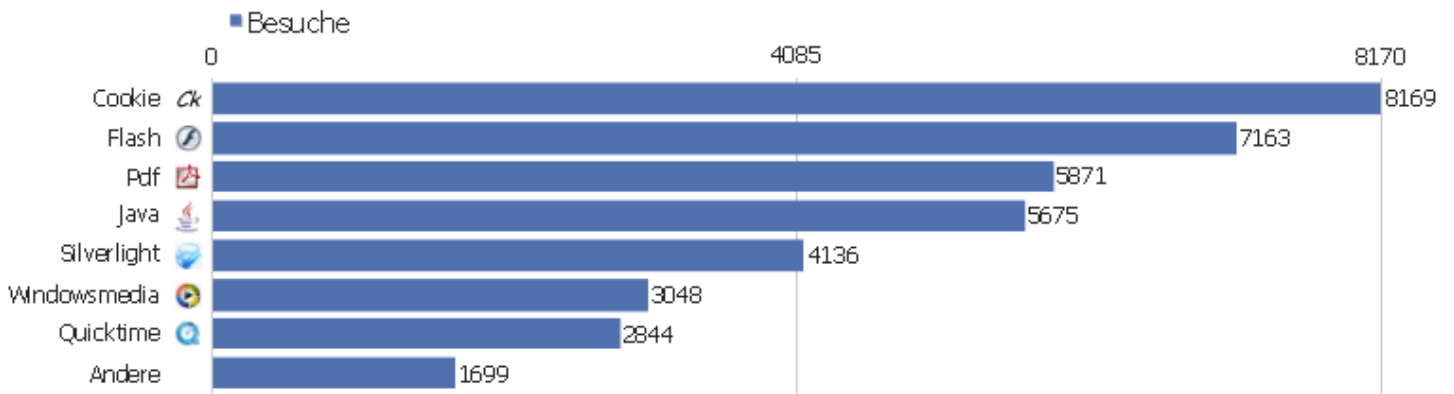

Liste der Plugins

Plugin	Besuche	% Besuche
Cookie	8169	100
Flash	7163	97,6%
Pdf	5871	80%
Java	5675	77,3%
Silverlight	4136	56,3%
Windowsmedia	3048	41,5%
Quicktime	2844	38,7%
Director	942	12,8%
Realplayer	755	10,3%
Gears	2	0%