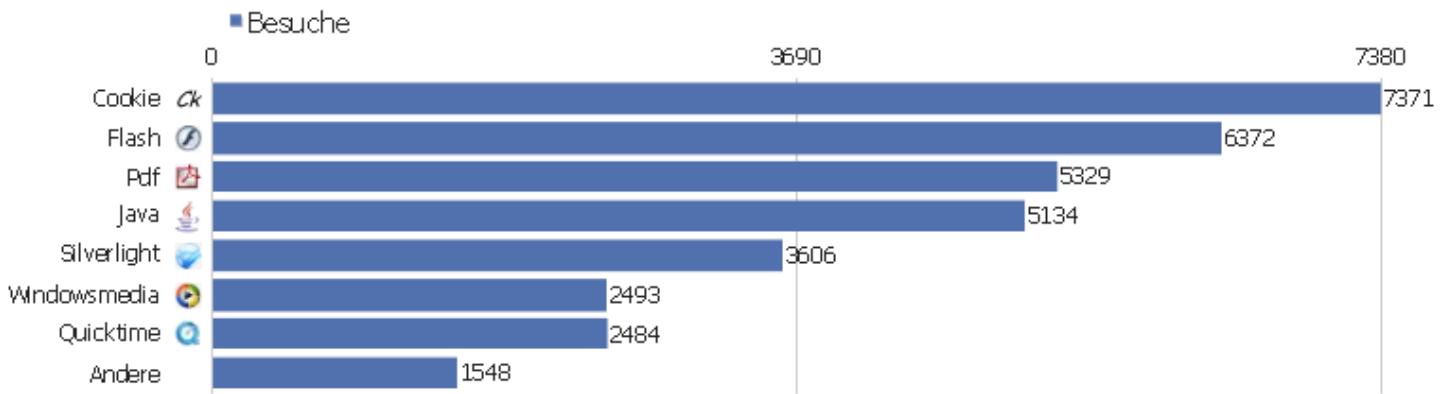

Liste der Plugins

Plugin	Besuche	% Besuche
Cookie	7371	100
Flash	6372	95,7%
Pdf	5329	80%
Java	5134	77,1%
Silverlight	3606	54,1%
Windowsmedia	2493	37,4%
Quicktime	2484	37,3%
Director	904	13,6%
Realplayer	639	9,6%
Gears	5	0,1%