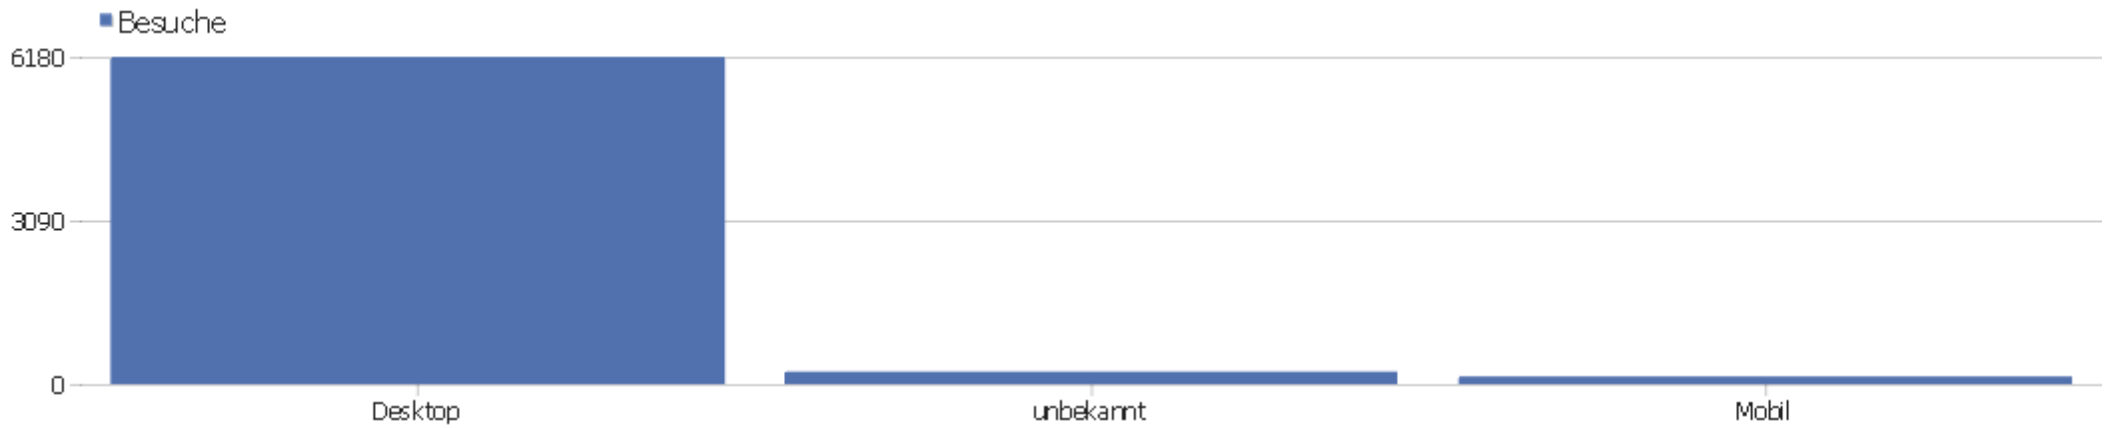

Mobilgerät vs. Desktop

Mobilgerät vs. Desktop		Besuche	Aktionen	Aktionen pro Besuch	Durchschnittszeit auf der Webseite	Absprungrate	Konversionsrate
🖥️ Desktop		6178	50972	8,25	00:07:13	30,37%	0%
📄 unbekannt		236	1036	4,39	00:04:40	56,36%	0%
📱 Mobil		145	542	3,74	00:03:43	54,48%	0%