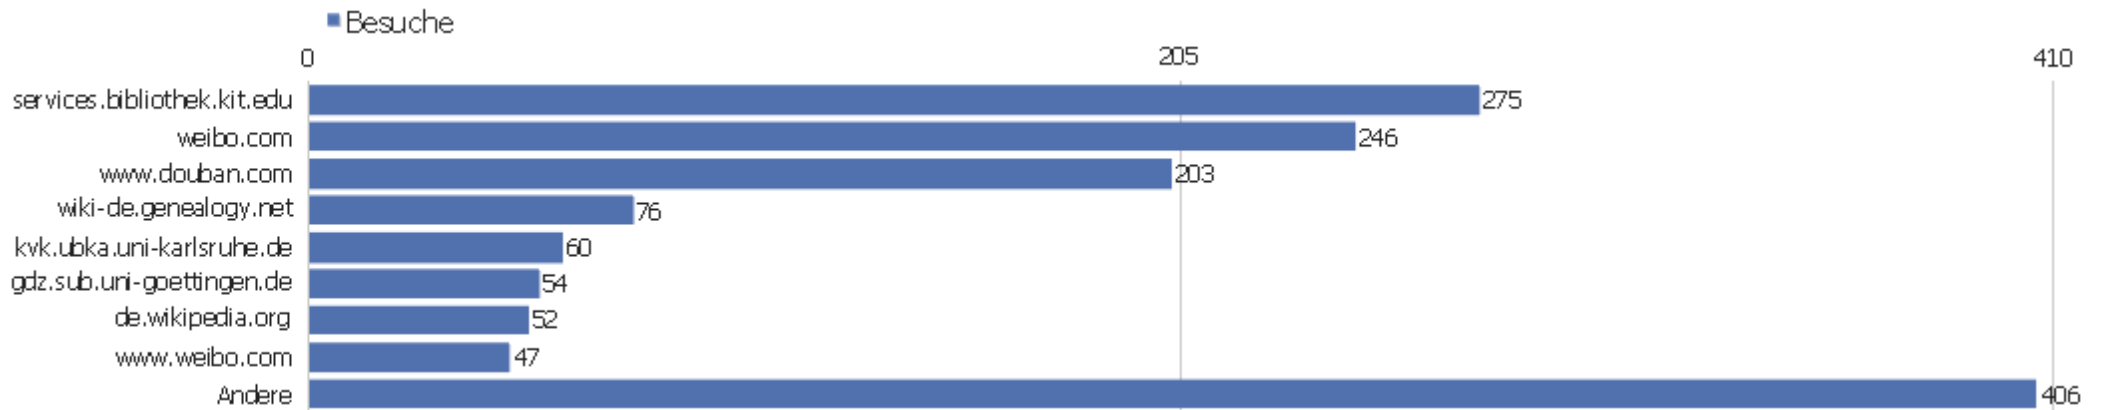

Webseiten

Webseite	Besuche	Aktionen	Aktionen pro Besuch	Durchschnittszeit auf der Webseite	Absprungrate	Umsatz
services.bibliothek.kit.edu	275	626	2,28	00:02:44	48%	0 €
weibo.com	246	983	4	00:02:37	42,28%	0 €
www.douban.com	203	668	3,29	00:02:14	48,28%	0 €
wiki-de.genealogy.net	76	813	10,7	00:07:27	18,42%	0 €
kvk.ubka.uni-karlsruhe.de	60	186	3,1	00:01:23	48,33%	0 €
gdz.sub.uni-goettingen.de	54	662	12,26	00:08:52	11,11%	0 €
de.wikipedia.org	52	439	8,44	00:06:09	32,69%	0 €
www.weibo.com	47	141	3	00:01:58	57,45%	0 €
www.ubka.uni-karlsruhe.de	44	248	5,64	00:03:01	43,18%	0 €
m.weibo.cn	38	92	2,42	00:01:15	55,26%	0 €
www.eromm.org	26	79	3,04	00:02:29	34,62%	0 €
kug.ub.uni-koeln.de	23	67	2,91	00:02:07	26,09%	0 €
www.sub.uni-goettingen.de	18	404	22,44	00:16:06	11,11%	0 €
kat.martin-opitz-bibliothek.de	16	316	19,75	00:10:05	12,5%	0 €