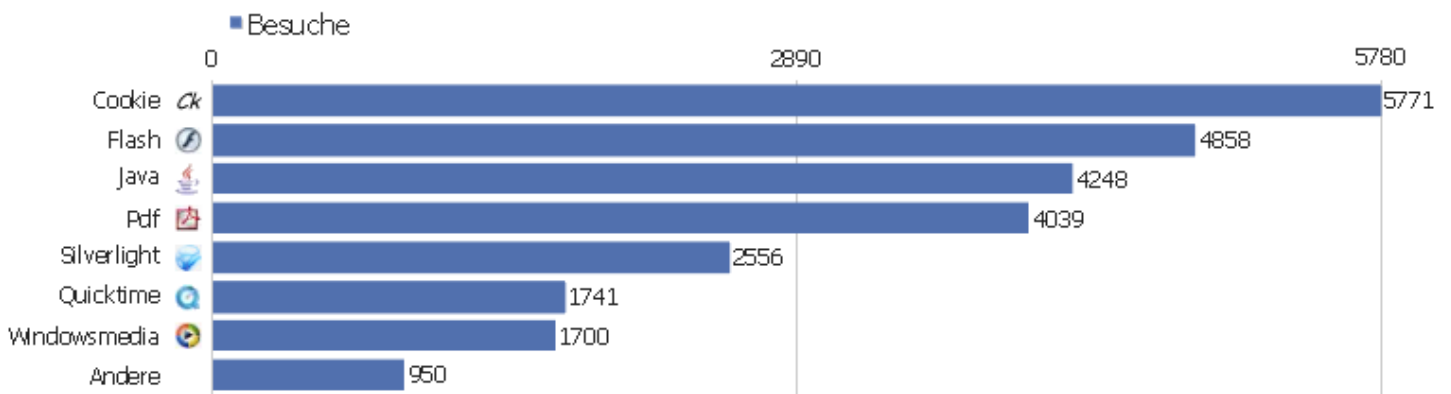

Liste der Plugins

Plugin	Besuche	% Besuche
Cookie	5771	100
Flash	4858	93,5%
Java	4248	81,7%
Pdf	4039	77,7%
Silverlight	2556	49,2%
Quicktime	1741	33,5%
Windowsmedia	1700	32,7%
Director	555	10,7%
Realplayer	393	7,6%
Gears	2	0%